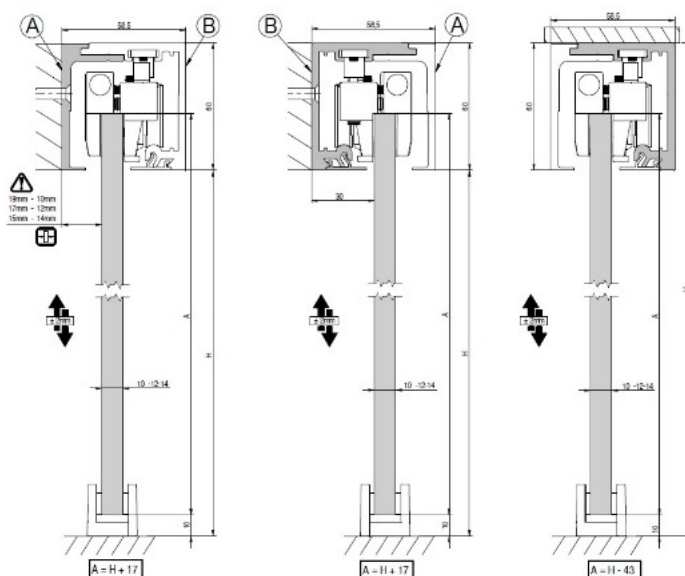

PRODUCT SHEET

Description:

Sliding Door SISO-110CW, 2000mm, AL,Celing/Wall Mount,W/Soft Close, 10-14mm Glass Thickness, Max 110KG, Double, Soft Pro Brake, Alu Anodized

Item number:

28.29.560-0

Units	Box	Carton	HS Code	Barcode
Set	1	1	8302415000	
				5704866487719